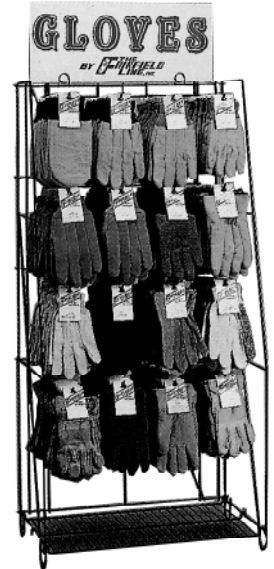

		EA. NO.	DOZ. NO.	PRICE
800050014	Gold Chore 14 oz., Large	45GM002	20GM028	3.15
800050014	Gold Chore 14 oz., X-Large	45GX002	20GX028	3.15
800004860	Seal Brown 16 oz. Heavyweight, Large	35SB003	80SB037	4.20
800004861	Seal Brown 16 oz. Heavyweight, X-Large	60SX003	20SX040	4.50
800004040	Green Chore 18 oz. Heavyweight, Large	25GM003	00GM036	4.00
800004041	Green Chore 18 oz. Heavyweight, X-Large	35GX003	80GX037	4.20
800055524	Thinsulate – Lined Leather Palm, Large, X-Large	80TL006	20TL076	8.50
800008250	Grey Goatskin Leather, Medium, Large, X-Large	25GL007	00GL081	9.00
800008252	Lined Goat, Large, X-Large	40GL008	80GL094	10.55
800000508	Brown Jersey, Large, X-Large	95BJ000	80BJ010	1.20
800008002	12" Black PVC Coated	30BP003	20BP037	4.15

OTHER GLOVES AVAILABLE...CALL FOR MORE INFORMATION!!

RUBBER FOOTWEAR

BURLY™

100% waterproof, 9mm wool felt midsole, polymeric foam insulation built into bottom, Nylon net lining.

	CODE NO.	PRICE
2660418" OD Green Chevron Cleated – Men's Sizes 5-15	00LB054	64.80